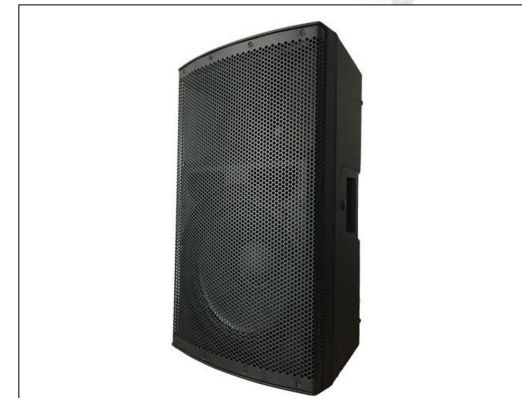

Powerworks PWP-12A Speaker

Active, Full-range, 12"

QTY: 1

R 300.00 | *SO-PWP-12A-MON-ITOR*