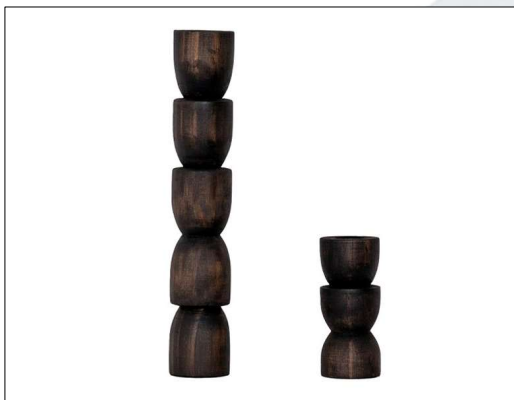

Dry Hire : Candle holders (*candles not included*)

Wooden candle holder - 25 cm
Black
QTY: 2
R 30.00 | *AC-MEDIU-TOT-CAN-BLAC*