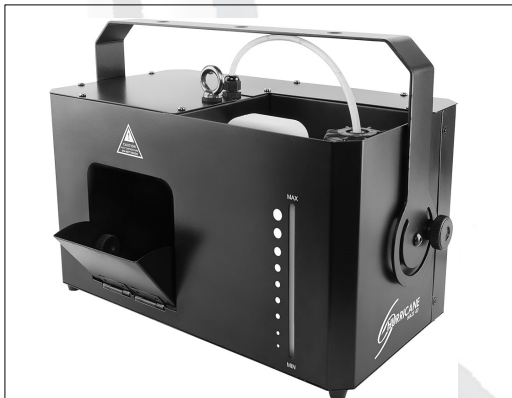

Hazer – Hurricane Haze 4D
DMX / Fluid supplied separately
QTY: 1
R 550.00 | AS-CHAUV-HAZ-HUR-4D